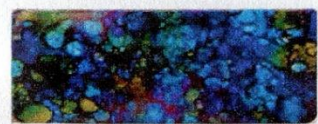

Farmers Market: Cranberry, Lettuce, Eggplant (*Earth Tones*)

Mountain Vineyard: Espresso, Raisin, Pesto set

Mountain Vineyard: Espresso, Raisin, Pesto

Conservatory: Honeycomb, Botanical, Poppyfield set

Conservatory: Honeycomb, Botanical, Poppyfield (*New Brights*)

Miners Lantern: Rust, Stonewash, Pitch Black set

Miners Lantern: Rust, Stonewash, Pitch Black (*Earth Tones*)

Rustic Lodge: Bottle, Terra Cotta, Denim set

Rustic Lodge: Bottle, Terra Cotta, Denim (*Earth Tones*)